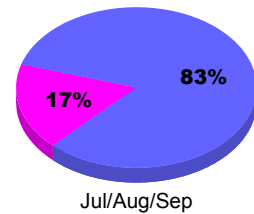

Club Results 2010-2011

Goal, New, Dropped, Gain/Loss

MEMBERSHIP

Membership Results
2010-2011

Membership
2009-2010

Month	Net Memb Goal	Actual New Memb	Actual Dropped Memb	Gain/Loss of Memb	Gain/Loss of Memb
Jul/Aug/Sep	3	16	-41	-25	5
Totals	3	16	-41	-25	5

Membership Results 2010-2011

Goal, New, Dropped, Gain/Loss

Comparison of Club Gain/Loss

Current Year Compared to the Previous Year

Comparison of Membership Gain/Loss

Current Year Compared to the Previous Year

YTD Status Quo Clubs 2010-2011

Status Quo Clubs Compared to Status Quo Members

Gender Comparison 2010-2011

■ Male ■ Female